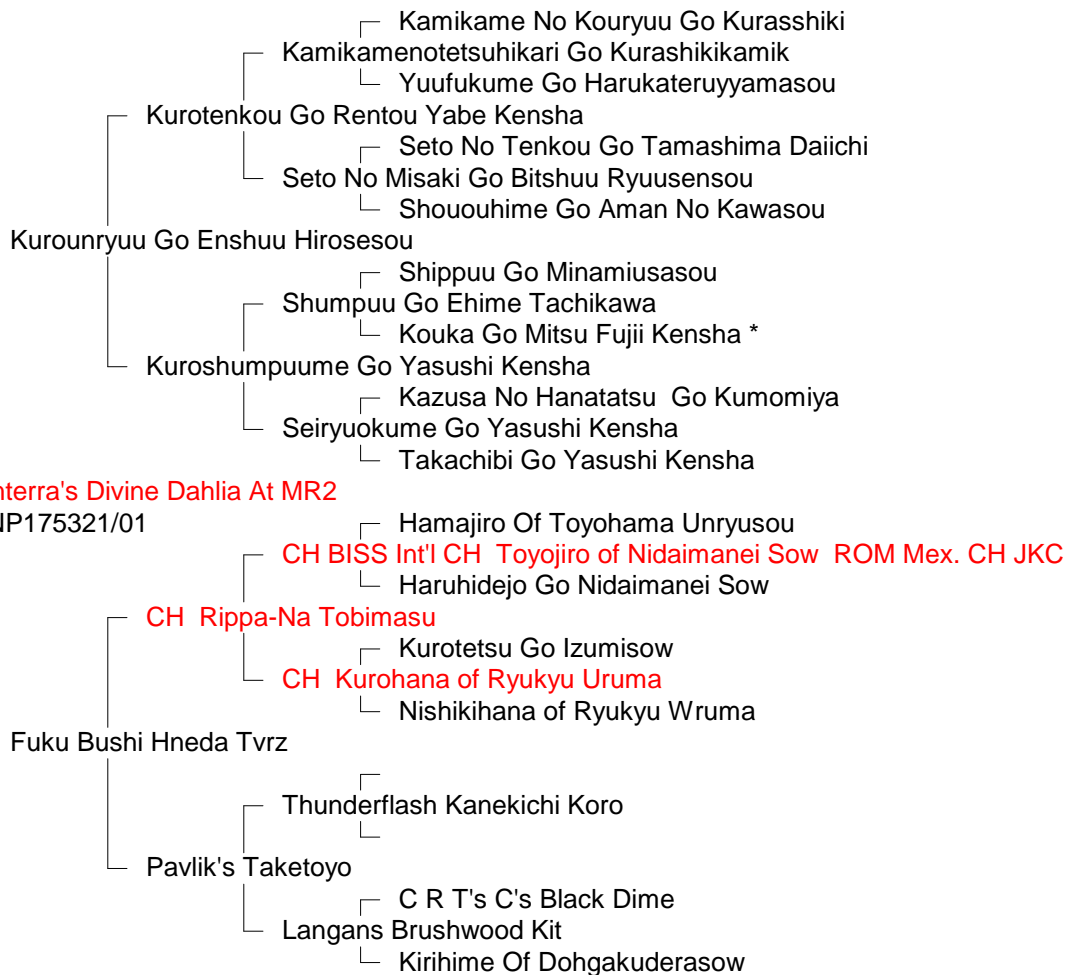

# Certificate of Pedigree

"Cornell"  
 DOB: MAR 9 2012  
 Breed: Shiba Inu  
 Sex: Dog

Breeder:  
 Tom & Sandra Rolenaits  
 1330 Bull Valley Road  
 Aspers  
 PA 17304  
 717-528-7067

Sire

CH BIS MR2 Three Ships To The Wind GCH  
 Reg. No. NP245263/02

CH Rodels Totally Infatuated  
 Reg. No. NP320828/01

Dam

CH Cabanterra's Divine Dahlia At MR2  
 Reg. No. NP175321/01

I certify that to the best of my knowledge all the information contained herein is accurate.